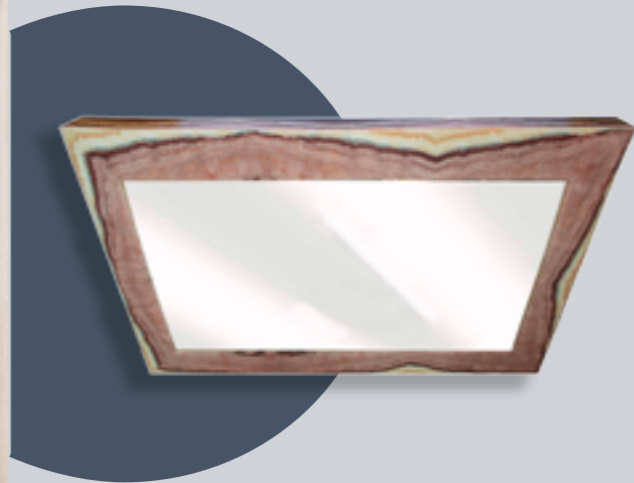

102115

ONYX FRAMED MIRROR

2' 11.29"

3' 11.05"

44 lb

102115

ONYX FRAMED MIRROR

	2' 11.29"
	3' 11.05"
	44 lb