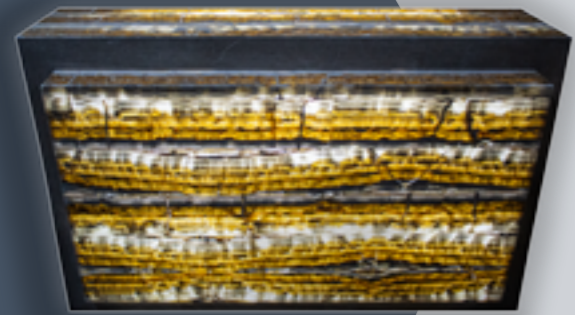

ONYX BAR 2 PIECES

470 lb